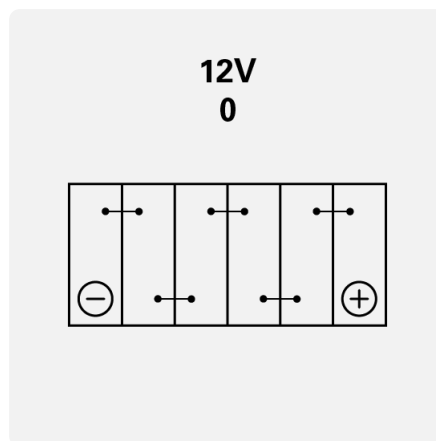

504011005K544

TECHNICAL DATA

Capacity:	4 Ah	CCA:	50 A
Voltage:	12 V	Dimensions (L/W/H):	121/71/93
Case Size:	B4L-B	Short Code:	B4L-B
UK-Code:	-	ETN:	504011005
Weight filled:	1,65 kg	Base Hold-down:	B00
Layout:	0	Terminal Type:	Y5

DRAWINGS

Base Hold-down

Layout

Terminal Type