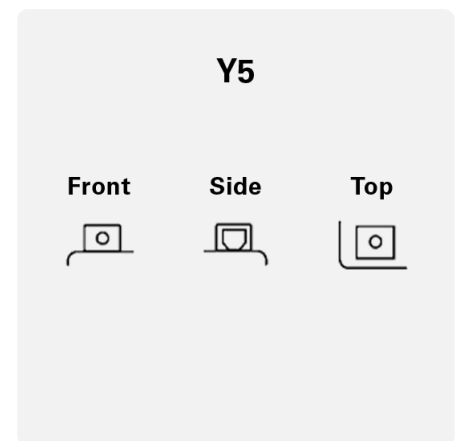

504011005K544

TECHNICAL DATA

Capacity:	4 Ah	CCA:	50 A
Voltage:	12 V	Dimensions (L/W/H):	121/71/93
Case Size:	B4L-B	Short Code:	B4L-B
UK-Code:	-	ETN:	504011005
Weight filled:	1,65 kg	Base Hold-down:	B00
Layout:	0	Terminal Type:	Y5

DRAWINGS

Base Hold-down

Layout

Terminal Type