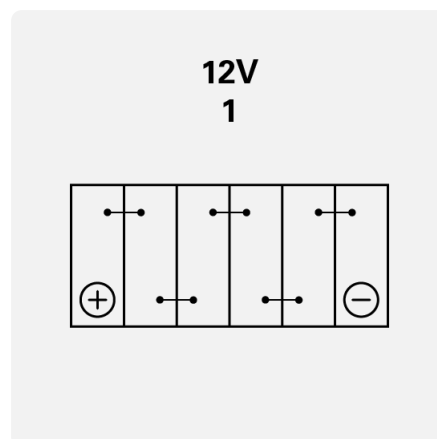

POWERSPORTS SLI FRESHPACK - B49-6

008011004K544

TECHNICAL DATA

Capacity:	8 Ah	CCA:	40 A
Voltage:	6 V	Dimensions (L/W/H):	91/83/161
Case Size:	B49-6	Short Code:	B49-6
UK-Code:	-	ETN:	008011004
Weight filled:	2,22 kg	Base Hold-down:	B00
Layout:	1	Terminal Type:	Y6

DRAWINGS

Layout

www.gobatteries.co.uk

Tel: +44 (0) 1926 400080 | email: sales@gobatteries.co.uk