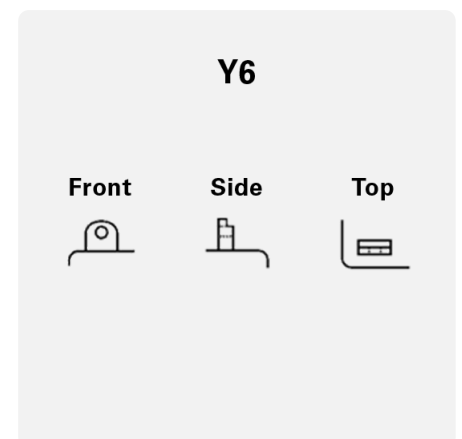

Terminal Type

www.gobatteries.co.uk

Tel: +44 (0) 1926 400080 | email: sales@gobatteries.co.uk