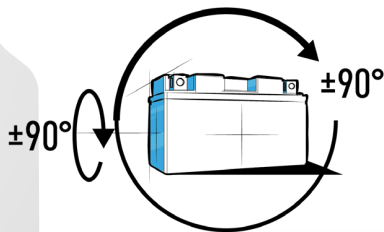

VOLTAGE

12V

CAPACITY (20H)

8,4 AH

CAPACITY (10H)

8 AH

CCA (EN)

100 A