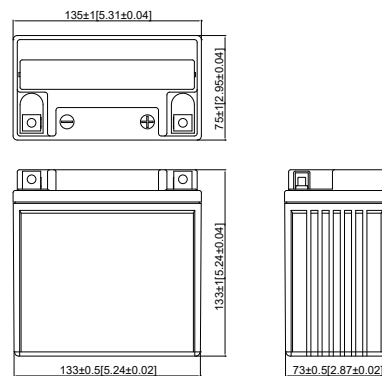

DIMENSIONS & WEIGHT

Length (L):	135 mm ±2mm
Width (W):	75 mm ±2mm
Height (H):	133 mm ±2mm
Weight:	2,99 Kg

TERMINAL (mm)