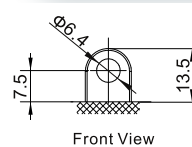

CCA (EN)

130 A

Upright inclinasion

DIMENSIONS & WEIGHT

Length (L):	135 mm ±2mm
Width (W):	75 mm ±2mm
Height (H):	139 mm ±2mm
Weight:	2,81 kg

AXCELL DRY batteries are conventional flooded lead-acid batteries which deliver reliable starting power and ensures a long life. Pre-charged, DRY batteries are delivered with an acid pack and need to be filled before first use and periodically topped up to maintain. Ideal for entry-level and old vehicles with standard requirements.

TERMINAL (mm)

Front View

Side View

Top View