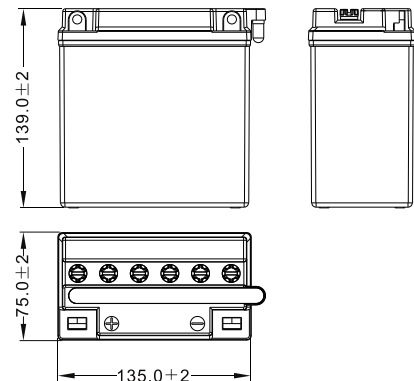

CCA (EN)

130 A

Upright inclinasion

DIMENSIONS & WEIGHT

Length (L):	135 mm ±2mm
Width (W):	75 mm ±2mm
Height (H):	139 mm ±2mm
Weight:	2,81 kg

AXCELL DRY batteries are conventional flooded lead-acid batteries which deliver reliable starting power and ensures a long life. Pre-charged, DRY batteries are delivered with an acid pack and need to be filled before first use and periodically topped up to maintain. Ideal for entry-level and old vehicles with standard requirements.

TERMINAL (mm)

Front View

Side View

Top View