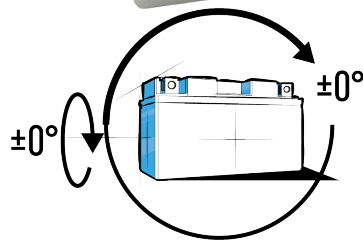

CCA (EN)

130 A

Upright inclinasion

DIMENSIONS & WEIGHT

Length (L):	135 mm ±2mm
Width (W):	75 mm ±2mm
Height (H):	139 mm ±2mm
Weight:	2,81 kg

AXCELL DRY batteries are conventional flooded lead-acid batteries which deliver reliable starting power and ensures a long life. Pre-charged, DRY batteries are delivered with an acid pack and need to be filled before first use and periodically topped up to maintain. Ideal for entry-level and old vehicles with standard requirements.