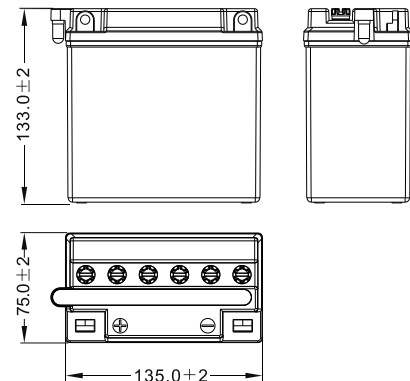

VOLTAGE

**12V**

CAPACITY (20H)

**8,4 AH**

CAPACITY (10H)

**8 AH**

CCA (EN)

**105 A**

## DIMENSIONS & WEIGHT

Length (L):	135 mm ±2mm
Width (W):	75 mm ±2mm
Height (H):	133 mm ±2mm
Weight:	2,66 Kg

AXCELL DRY batteries are conventional flooded lead-acid batteries which deliver reliable starting power and ensures a long life. Pre-charged, DRY batteries are delivered with an acid pack and need to be filled before first use and periodically topped up to maintain. Ideal for entry-level and old vehicles with standard requirements.

## TERMINAL (mm)