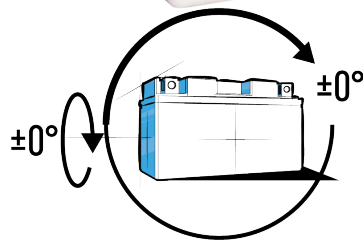

VOLTAGE

12V

CAPACITY (20H)

8,4 AH

CAPACITY (10H)

8 AH

CCA (EN)

105 A

Upright inclinasion