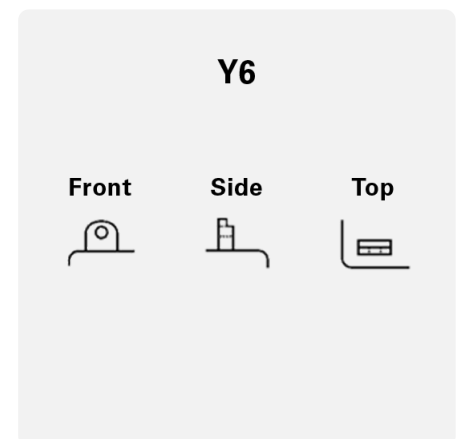

Terminal Type

www.gobatteries.co.uk

Tel: +44 (0) 1926 400080 | email: sales@gobatteries.co.uk