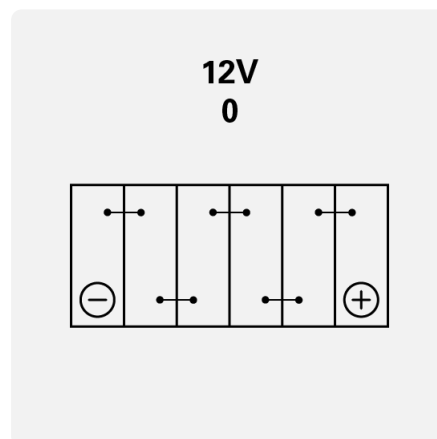

POWERSPORTS SLI FRESHPACK - 6N6-3B-1

006012003K544

TECHNICAL DATA

Capacity:	6 Ah	CCA:	30 A
Voltage:	6 V	Dimensions (L/W/H):	100/57/110
Case Size:	6N6-3B-1	Short Code:	6N6-3B-1
UK-Code:	-	ETN:	006012003
Weight filled:	1,24 kg	Base Hold-down:	B00
Layout:	0	Terminal Type:	Y6

DRAWINGS

Layout

www.gobatteries.co.uk

Tel: +44 (0) 1926 400080 | email: sales@gobatteries.co.uk