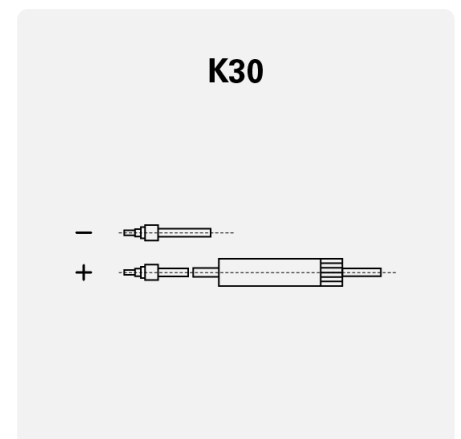

## TECHNICAL DATA

Capacity:	<b>4 Ah</b>	CCA:	<b>10 A</b>
Voltage:	<b>6 V</b>	Dimensions (L/W/H):	<b>71/71/96</b>
Case Size:	<b>6N4-2A-2 / 6N4-2A-4 / 6N4-2A-7 / 6N4A-2A-4</b>	Short Code:	<b>6N4-2A/6N4A-2A</b>
UK-Code:	<b>-</b>	ETN:	<b>004014001</b>
Weight filled:	<b>0,9 kg</b>	Base Hold-down:	<b>B00</b>
Layout:	<b>1 (6 Volt)</b>	Terminal Type:	<b>K30</b>

## DRAWINGS

Base Hold-down

Drawing

Layout

Terminal Type

[www.gobatteries.co.uk](http://www.gobatteries.co.uk)