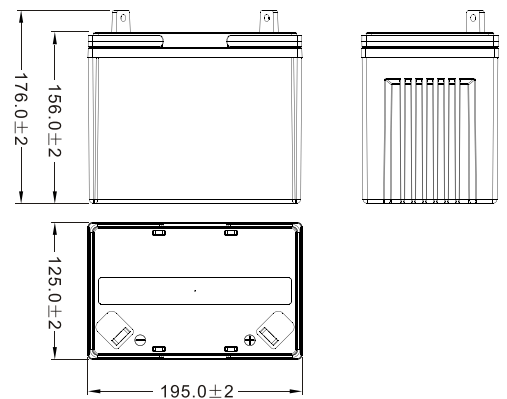

DIMENSIONS & WEIGHT

Length (L):	195 mm ±2mm
Width (W):	125 mm ±2mm
Height (H):	176 mm ±2mm
Weight:	6,70 Kg

BENEFITS

- > **Ready to start**
Install & forget
- > **100% Maintenance free**
No water refilling
- > **Completely sealed and spill proof**
Mounting up to 90°
- > **Maximum starting power**
For all powersport & heavy duty vehicles
- > **Ultra safe & highly vibration resistant**
For rough road conditions
- > **Suitable for all weather conditions**
With great heat & cold tolerance

TERMINAL (mm)