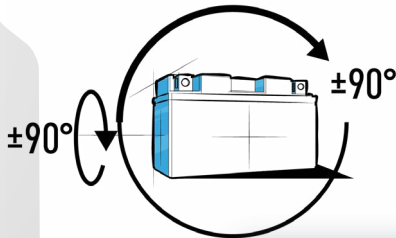

VOLTAGE

12V

CAPACITY (20H)

32 AH

CCA (EN)

400 A