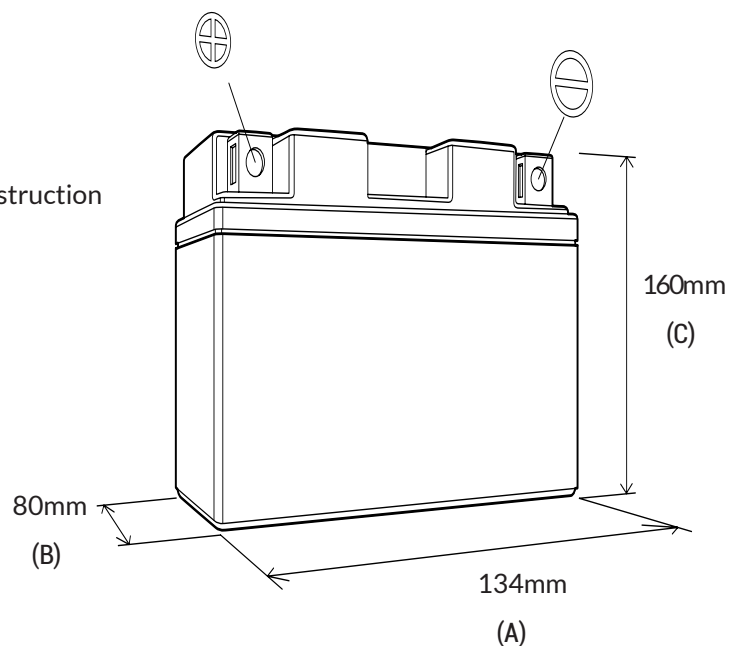

TYPE YB12A-A

Numax Technical Data Sheet

Numax YB12A-A - Conventional 12 Volt Battery

Performance

Voltage	12
Capacity (10-hour)	12Ah
Capacity (20-hour)	12.6Ah
CCA @ -18°C	135A

Dimensions (±2mm)

Length	134 mm
Width	80 mm
Height	160 mm

Weights & Measures

Mean Weight with Acid	4.1 kg
Volume	0.8l

Technology

Technology Lead acid dry charge construction

Cell Assembly Layout

Terminal Type - 6

Data Sheet generated on 20/02/2025