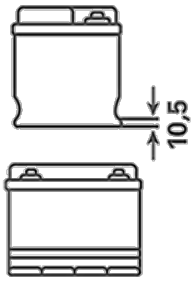

Meets all original criteria of the car manufacturer

For more information visit varta-automotive.com

ORDER INFORMATION

European Type No. (ETN):	572501076
Article Number:	572501076D842
Short Code:	N72
Barcode:	4016987152553
UK Code:	068EFB
Packaging Unit:	1
Quantity per Pallet:	48

TECHNICAL INFORMATION

Voltage [V]:	12	Base Hold-down:	B01
Battery Capacity [Ah]:	72	Layout:	0
Cold Cranking Amps (CCA), EN [A]:	760	Terminal Types:	1
Length [mm]:	261	Case Size:	D26
Width [mm]:	175	Weight filled (kg):	20,7
Height [mm]:	220		

DRAWINGS

B01

0

1

ø 19,5
H 18

ø 17,9
H 18

pos.

neg.