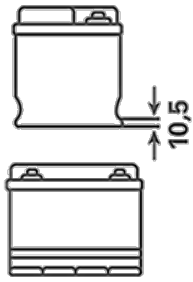

For more information visit varta-automotive.com

ORDER INFORMATION

European Type No. (ETN):	595404083
Article Number:	5954040833132
Short Code:	G7
Barcode:	4016987119716
UK Code:	335
Packaging Unit:	1
Quantity per Pallet:	30

TECHNICAL INFORMATION

Voltage [V]:	12	Base Hold-down:	B01
Battery Capacity [Ah]:	95	Layout:	0
Cold Cranking Amps (CCA), EN [A]:	830	Terminal Types:	1
Length [mm]:	306	Case Size:	D31L
Width [mm]:	173	Weight filled (kg):	20,230
Height [mm]:	225		

DRAWINGS

B01

0

1

ø 19,5
H 18

ø 17,9
H 18

pos.

neg.