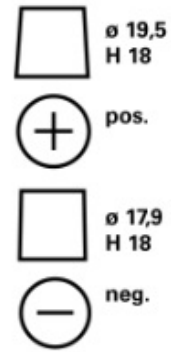

TECHNICAL INFORMATION

Voltage [V]:	12	Base Hold-down:	B13
Battery Capacity [Ah]:	77	Layout:	0
Cold Cranking Amps (CCA), EN [A]:	780	Terminal Types:	1
Length [mm]:	278	Case Size:	H6/LN3
Width [mm]:	175	Weight filled (kg):	17,94
Height [mm]:	190		

DRAWINGS

B13

0

1

3