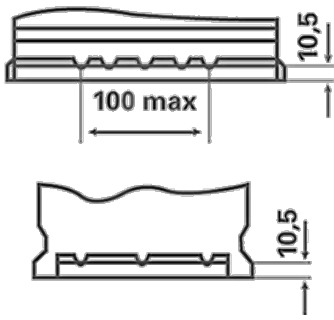

DRAWINGS

B13