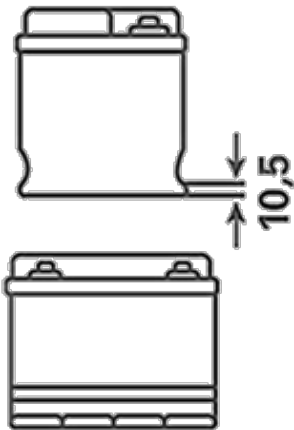

### ORDER INFORMATION

European Type No. (ETN):	570413063
Article Number:	5704130633132
Short Code:	E24
Barcode:	4016987119709
UK Code:	069
Packaging Unit:	1
Quantity per Pallet:	48

### TECHNICAL INFORMATION

Voltage [V]:	12	Base Hold-down:	B01
Battery Capacity [Ah]:	70	Layout:	1
Cold Cranking Amps (CCA), EN [A]:	630	Terminal Types:	1
Length [mm]:	261	Case Size:	D26R
Width [mm]:	175	Weight filled (kg):	17,32
Height [mm]:	220		

**B01**

**1**

ø 19,5  
H 18

ø 17,9  
H 18

pos.

neg.