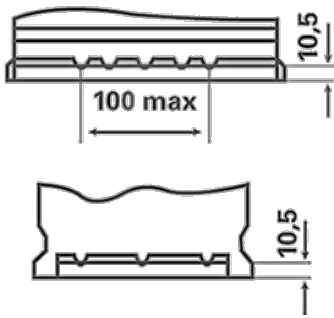

DRAWINGS

B13