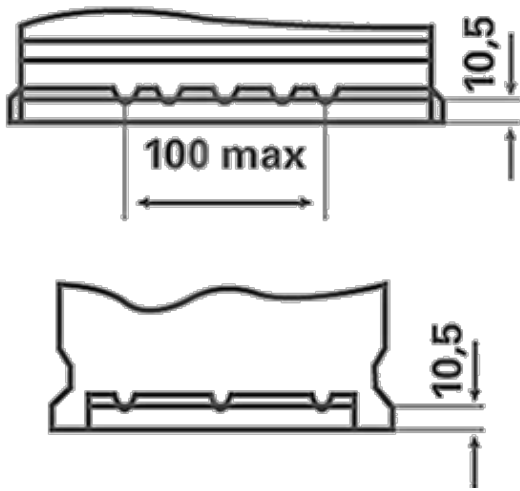

For more information visit varta-automotive.com

ORDER INFORMATION

European Type No. (ETN):	560127054
Article Number:	5601270543132
Short Code:	D43
Barcode:	4016987119518
UK Code:	077
Packaging Unit:	1
Quantity per Pallet:	63

TECHNICAL INFORMATION

Voltage [V]:	12	Base Hold-down:	B13
Battery Capacity [Ah]:	60	Layout:	1
Cold Cranking Amps (CCA), EN [A]:	540	Terminal Types:	1
Length [mm]:	242	Case Size:	H5R/LN2R
Width [mm]:	175	Weight filled (kg):	14,34
Height [mm]:	190		

B13

1

ø 19,5
H 18

ø 17,9
H 18

pos.

neg.