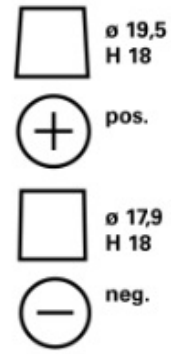

TECHNICAL INFORMATION

Voltage [V]:	12	Base Hold-down:	B13
Battery Capacity [Ah]:	63	Layout:	0
Cold Cranking Amps (CCA), EN [A]:	610	Terminal Types:	1
Length [mm]:	242	Case Size:	H5/LN2
Width [mm]:	175	Weight filled (kg):	14,78
Height [mm]:	190		

DRAWINGS

B13

0

1

3