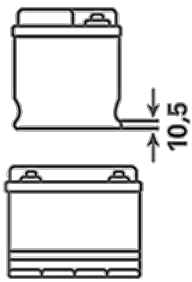

DRAWINGS

B01