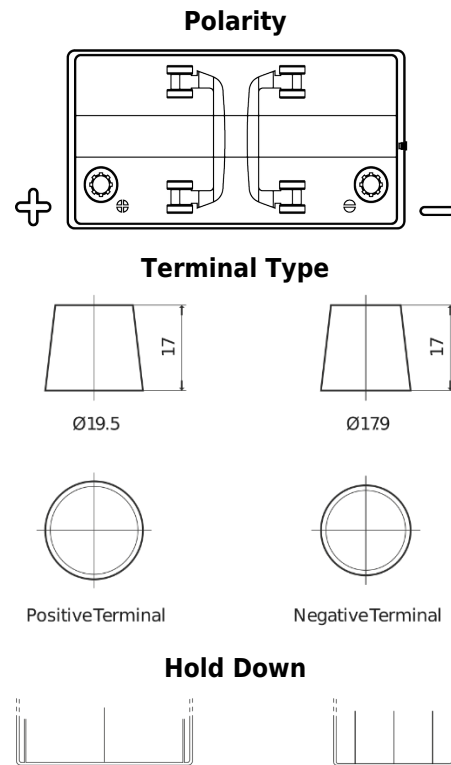

Product overview

Batteries for Marine and Leisure

Dual ER600

Part number	ER600
Technology	Flooded
EAN/GTIN	3661024037969
Voltage	12 V
Capacity	120 Ah
CCA	800 A
Watt hour	600 Wh
Length	349 mm
Width	175 mm
Height	285 mm
Box size	D03
Polarity	ETN 1
Terminal Type	EN taper post
Hold Down	B0
Weights (subject of variation)	31.40 kg