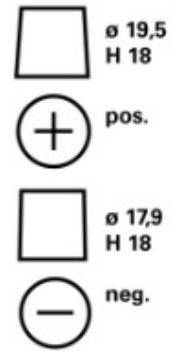

TECHNICAL INFORMATION

Voltage [V]:	12	Base Hold-down:	B13
Battery Capacity [Ah]:	52	Layout:	0
Cold Cranking Amps (CCA), EN [A]:	520	Terminal Types:	1
Length [mm]:	207	Case Size:	T4/LBN1
Width [mm]:	175	Weight filled (kg):	11,97
Height [mm]:	175		

DRAWINGS

B13

0

1

3