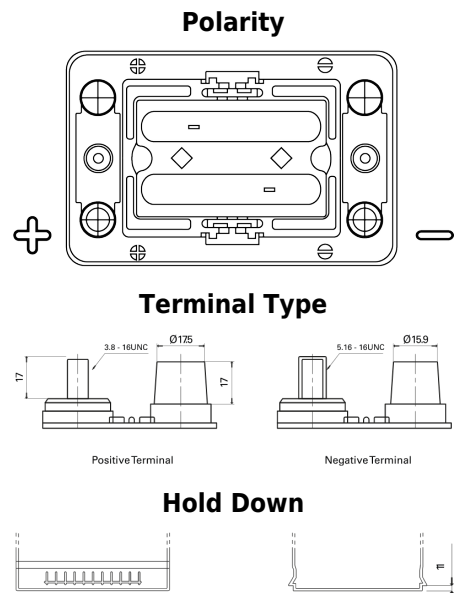

Product overview

Batteries for Marine and Leisure

Start AGM EM1000

Part number	EM1000
Technology	AGM
EAN/GTIN	3661024036023
Voltage	12 V
Capacity	50 Ah
CCA	800 A
MCA	1000
Length	260 mm
Width	173 mm
Height	206 mm
Box size	G34
Polarity	ETN 1
Terminal Type	SAE M 3/8"- 5/16" taper&stud
Hold Down	B7
Weights (subject of variation)	17.90 kg