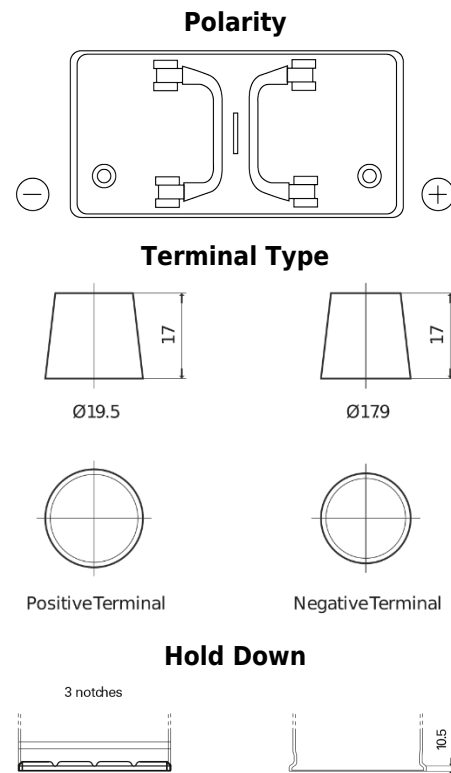

Product overview

Batteries for Trucks, Buses, Construction, Agriculture

PowerPRO EF1202

| | |
|--------------------------------|---------------|
| Part number | EF1202 |
| Technology | Flooded |
| EAN/GTIN | 3661024035279 |
| Voltage | 12 V |
| Capacity | 120 Ah |
| CCA | 870 A |
| Length | 349 mm |
| Width | 175 mm |
| Height | 235 mm |
| Box size | D02 |
| Polarity | ETN 0 |
| Terminal Type | EN taper post |
| Hold Down | B1 |
| Weights (subject of variation) | 27.50 kg |