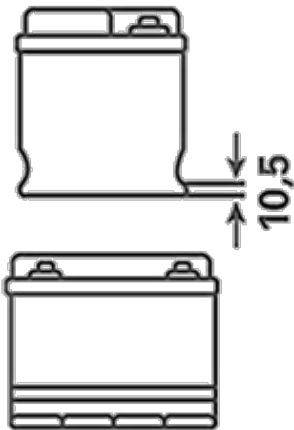

For more information visit varta-automotive.com

ORDER INFORMATION

European Type No. (ETN):	570413063
Article Number:	5704130633132
Short Code:	E24
Barcode:	4016987119709
UK Code:	069
Packaging Unit:	1
Quantity per Pallet:	48

TECHNICAL INFORMATION

Voltage [V]:	12	Base Hold-down:	B01
Battery Capacity [Ah]:	70	Layout:	1
Cold Cranking Amps (CCA), EN [A]:	630	Terminal Types:	1
Length [mm]:	261	Case Size:	D26R
Width [mm]:	175	Weight filled (kg):	17,32
Height [mm]:	220		

B01

1

ø 19,5
H 18

ø 17,9
H 18

pos.

neg.