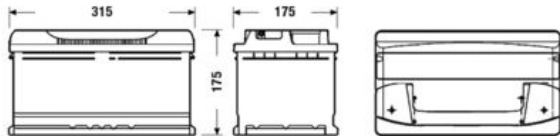

OE information

Manufacturer	OE number	Reference information
BMW	61 21 2 158 123	
BMW	61214141570	
BMW	61218361194	
BMW	61218361195	
BMW	61218363903	
BMW	61218363904	
BMW	61218363905	
BMW	61218363906	
BMW	61218376450	
BMW	61218381740	
BMW	61218381742	
BMW	61218381743	
BMW	61218381744	
BMW	61218381745	
BMW	61218381746	
BMW	61218381747	
BMW	61218381748	
BMW	61 21 2 432 652	
FIAT	46840940	
FIAT	50500230	
FIAT	50501113	
FIAT	50501114	
FIAT	71718462	
FIAT	71740269	
FORD	1426522	
FORD	6G9N10655PA	
FORD	98AB10655DA	
FORD	98AX10655D4A	
MERCEDES-BENZ	0009821708	
MERCEDES-BENZ	A0009821708	
MERCEDES-BENZ	A0009822108	
MERCEDES-BENZ	A0009823208	
NISSAN	244100001R	
OPEL	19023197	
OPEL	19023519	
PORSCHE	99961108000	
RENAULT	7711230453	
RENAULT	244100001R	
RENAULT	7701376966	
RENAULT	7711222782