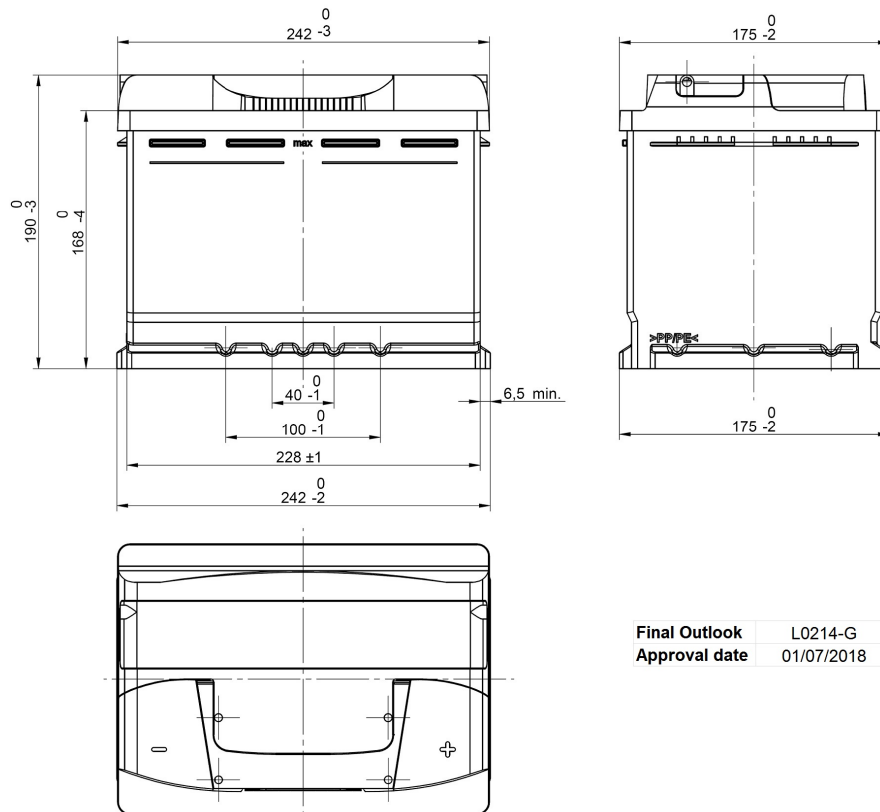

Central Article Code: L02054C14-G
 Local Code: EB620

Created: 10/05/2018
 Modified: 15/01/2019

PERFORMANCES

Voltage (V):	12 V	
C20 (Ah):	62.0	20 h
Cranking (A):	540	EN
Charge:	WET	
Technology:	Vented/Flooded	
Grid:	Ca/Ca	

CONTAINER

Type:	L02	BLACK
Hold Down:	B13	
H.D. Adapter:	No	

COVER

Type:	NPR	BLACK
Polarity:	ETN 0	
Terminals:	EN taper post	
Terminal Adapter:	No	
SOCI:	No	
Ventilation:	Central	
Filter:	2 Filters	
Lateral Plug:	Standard	Right side BLACK shape

STD. DIMENSIONS

Length (mm ± 2):	242
Width (mm ± 2):	175
Height (mm ± 2):	190

PLUGS

Type:	1 x NPR (Mani)	BLACK
-------	----------------	-------

HANDLES

Type:	1 x NPR (Standard)	BLACK
-------	--------------------	-------