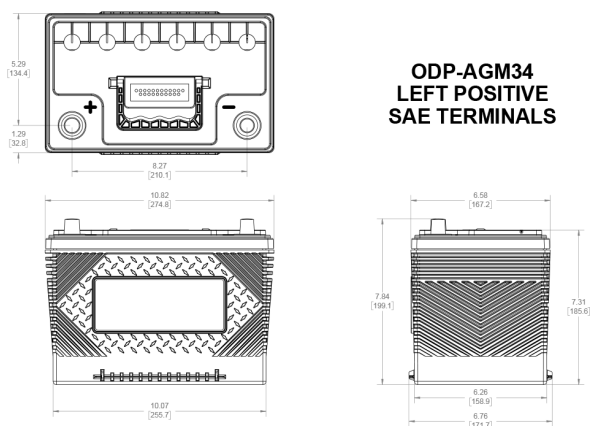

Drawings & Terminal Position

Handling and Storage

- Can be mounted or stored in any orientation except inverted
- 2-years storage life at 77°F (25°C) without needing to charge. Recharge when the OCV is <12.2V (50% SOC).
- Classified as non-spillable and approved as non-hazardous cargo for ground, sea and air transportation in accordance with the requirements of IMDG (International Maritime code for Dangerous Goods) and ICAO (International Civil Aviation Organisation)

Technical Data Sheet

ODP-AGM34

(34-790)

Battery Type

- Group 34 with SAE lead posts
- Absorbed Glass Mat (AGM) with Thin Plate Pure Lead (TPPL)
- Advanced dual purpose battery for engine start and deep cycle use

Dimensions and Weight

Length	10.8 in / 274 mm
Width	6.8 in / 173 mm
Height (terminals included)	7.9 in / 201 mm
Height (container)	7.4 in / 188 mm
Weight	46.6 lbs / 21.1 kg

Temperature

Operating temperature range	-40°F / -40°C to 140°F / +60°C
Optimum storage temperature	68°F / +20°C